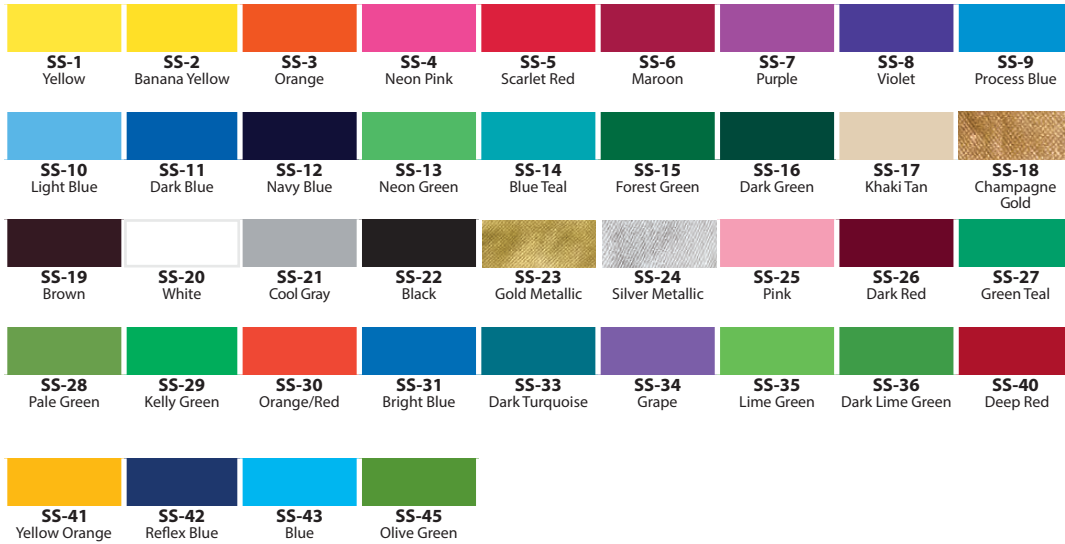

SCREEN PRINT COLOR SELECTION

Available on select *COTTON/JUTE, PET NON-WOVEN, NON-WOVEN, R-PET NON-WOVEN, and POLYESTER* bags.

NOTE: The color samples below represent ink printing on white bags. Color tints/shades/tones may fluctuate up to 5% within a print run or reorder. Colors printed on a colored bag will result in a different tint, shade, or tone. Some screen ink colors are not recommended on some colored bags. Please contact us for options or further details. Swatches shown are for approximate color representation only. **PANTONE (PMS) color match is not available.** For additional colors, call for availability, production time, and cost.

Scan QR code for Screen Print Artwork Specifications.

Or visit: <https://bagmakersinc.com/Imprint/ScreenPrint>

GLOW-IN-THE-DARK Screen Print Colors
 These colors, when printed on a colored bag, will result in a different tint, shade, or tone. Orange is not recommended on dark-colored bags.

SS-32 Glow-in-the-Dark Green	SS-37 Glow-in-the-Dark Pink	SS-38 Glow-in-the-Dark Orange	SS-39 Glow-in-the-Dark Antique White	SS-44 Glow-in-the-Dark Classic

COLORVISTA ARTWORK SPECIFICATIONS

Available on *COTTON/JUTE, PET NON-WOVEN, NON-WOVEN, POLYESTER, R-PET NON-WOVEN* and *UNCOATED PAPER* bags.

Scan QR code for **COLORVISTA** Artwork Specifications.

Or visit: <https://bagmakersinc.com/Imprint/ColorVista>

SUBLIMATION ARTWORK SPECIFICATIONS

Available on *PET NON-WOVEN* and select *POLYESTER* bags and White *BADGE* and *BRIDAL SATIN RIBBON*.